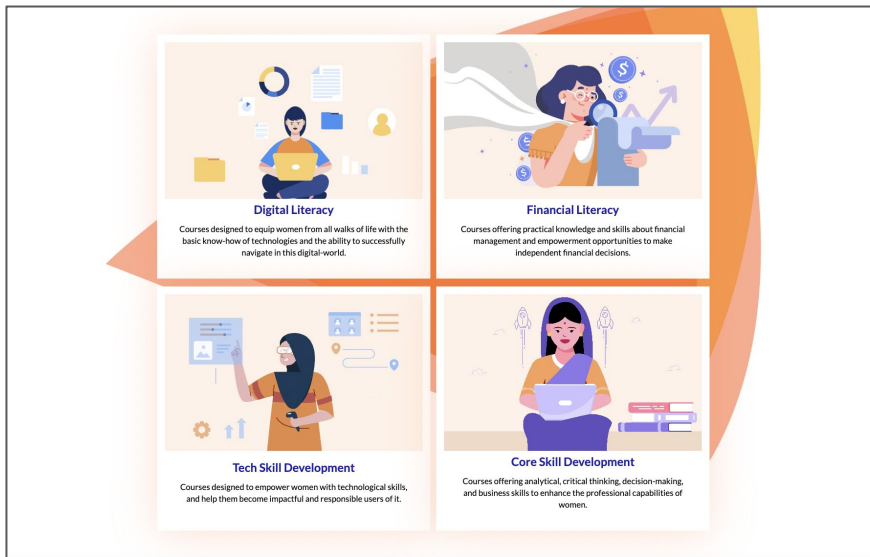

TechEquity

G20 EMPOWER Digital Inclusion Platform

EMPOWER

About the TechEquity Platform

Learners: If you're pursuing education in any field.

Working Professionals: If you're self-employed (entrepreneur) / professionals employed in any field.

Curious Minds: If you're enthused to upskill / reskill yourself.

TechEquity caters to women across disciplines and in different walks of life

About the TechEquity Platform

Introduces digital literacy, digital financial literacy, technical skill development and core skill enhancement, to gain knowledge and skills necessary in a digitized world.

Digital Literacy: Courses designed to equip women from all walks of life with the basic know-how of technologies and the ability to successfully navigate in this digital-world.

Financial Literacy: Courses offering practical knowledge and skills about financial management and empowerment opportunities to make independent financial decisions.