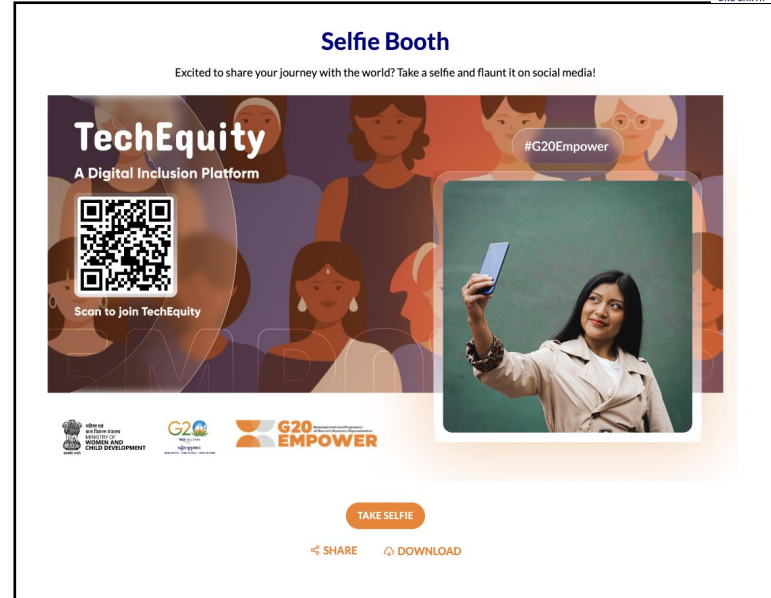

The content is compatible with various talkback applications, making it accessible for people with disabilities.

Key characteristics:

Visual impairment, dyslexia, ADHD friendly platform.
Contrast, screen text adjustments, and more in 'Accessibility Menu'
Meta tags for multi-media for external screen readers

Sample Personalized downloadable
'Digital Badges'

TechEquity Selfie Booth

Register to use the platform at

<https://techequity.g20empower.com/>