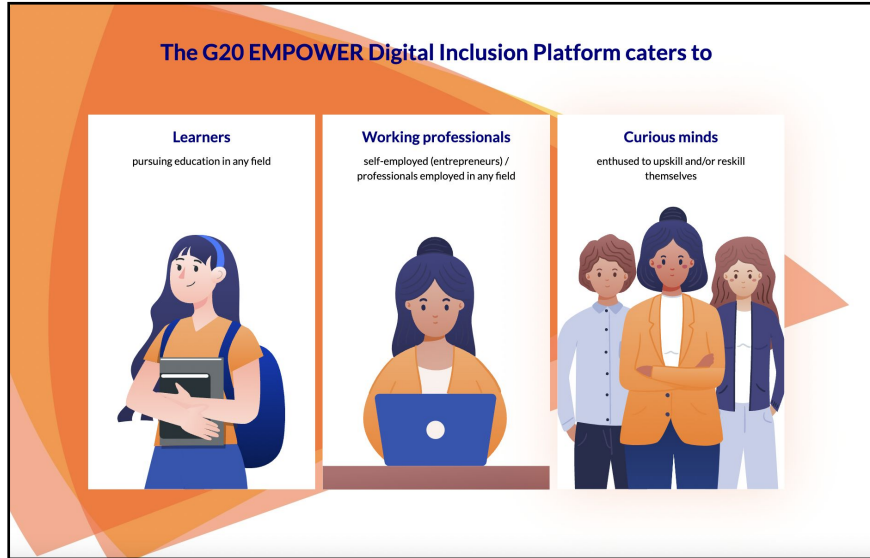

TechEquity

G20 EMPOWER Digital Inclusion Platform

EMPOWER

About the TechEquity Platform

Learners: If you're pursuing education in any field.

Working Professionals: If you're self-employed (entrepreneur) / professionals employed in any field.

Curious Minds: If you're enthused to upskill / reskill yourself.

TechEquity caters to women across disciplines and in different walks of life

About the TechEquity Platform

Introduces digital literacy, digital financial literacy, technical skill development and core skill enhancement, to gain knowledge and skills necessary in a digitized world.

Digital Literacy: Courses designed to equip women from all walks of life with the basic know-how of technologies and the ability to successfully navigate in this digital-world.

Financial Literacy: Courses offering practical knowledge and skills about financial management and empowerment opportunities to make independent financial decisions.